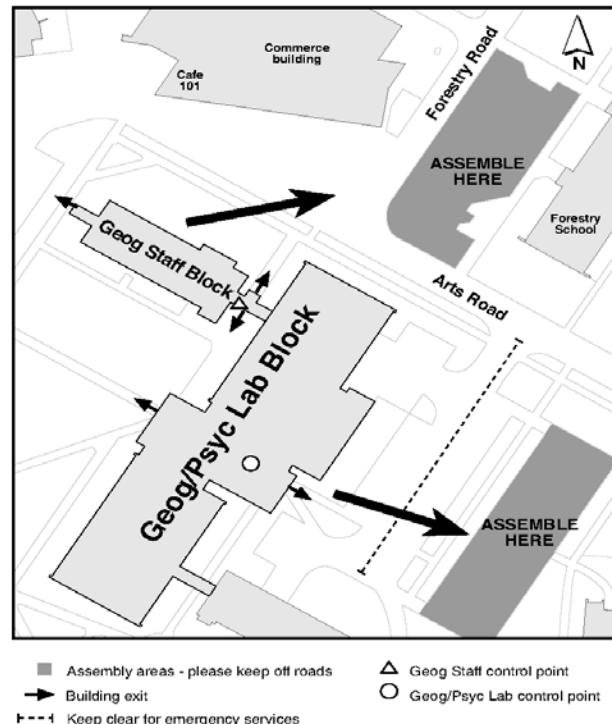

## Department Specific Safety Information

### Alarm System & Evacuation Assembly Areas:

Geography occupies 6 levels in two buildings, the **Geog Staff Block** and the **Geog/Psyc Lab Block**, connected by link ways. These buildings have separate alarm systems, so where you evacuate to depends on where you are:

- **Geog Staff Block:** The grassed area at the corner of Forestry & Arts Roads.
- **Geog/Psyc Lab Block:** The car park to the east, or the large paved area in front of the lecture block to the west.
- If an alarm is sounding in your building then you must evacuate, but do not cross a link way towards an alarm.
- Fire/smoke stop doors must not be wedged open, and corridors must be kept clear.